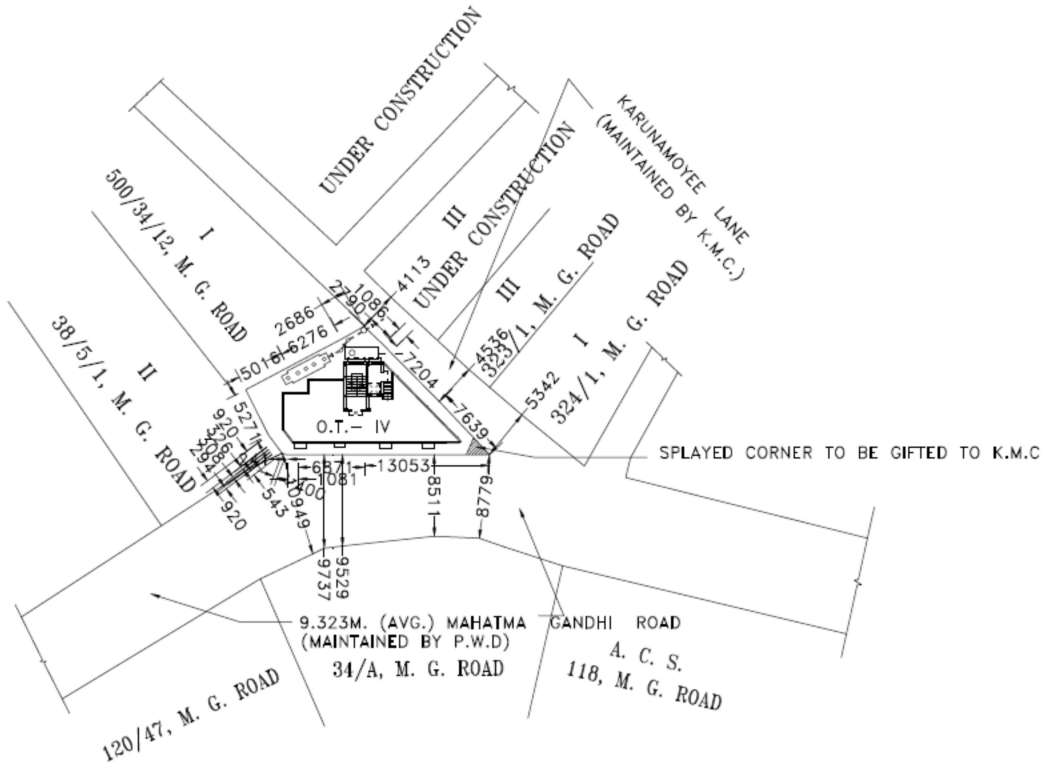

DAS CONSTRUCTION

BUILDER & DEVELOPER

42, M.G. Road, Kolkata-700 082 * Cont.: 8013127603 / 9331226405

e-mail : adas89@yahoo.in

Ref

Date.....

Location Map with Latitude and Longitude for the Project named **DIPALI APARTMENT** at Premises No. 8, Mahatma Gandhi Road, under Ward No. 115 of Borough – XIII of KMC, PS – Haridevpur, Kolkata – 700082, WB, India:

NORTH

LATITUDE	LONGITUDE
22°29'07.06"N	88°19'19.31"E

SITE PLAN

SCALE-1:600

LOCATION PLAN

SCALE-1:4000

DAS CONSTRUCTION

Amr Das
Proprietor