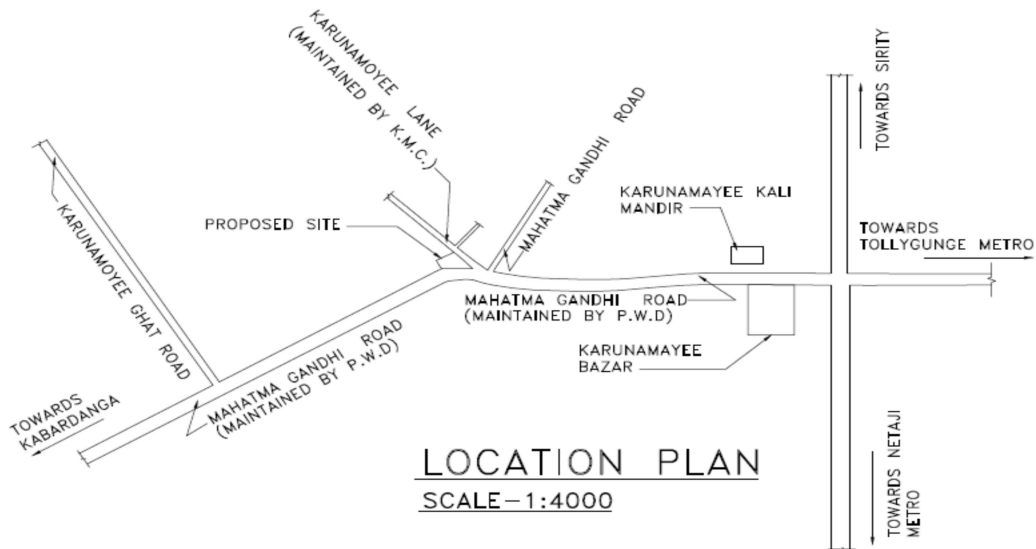

DAS CONSTRUCTION

BUILDER & DEVELOPER

42, M.G. Road, Kolkata-700 082 * Cont.: 8013127603 / 9331226405

e-mail : adas89@yahoo.in

Ref

Date.....

Location Map with Latitude and Longitude for the Project named **DIPALI APARTMENT** at Premises No. 8, Mahatma Gandhi Road, under Ward No. 115 of Borough – XIII of KMC, PS – Haridevpur, Kolkata – 700082, WB, India:

NORTH

LATITUDE	LONGITUDE
22°29'07.06"N	88°19'19.31"E

SITE PLAN

SCALE-1:600

LOCATION PLAN

SCALE-1:4000

DAS CONSTRUCTION

Amr Das
Proprietor